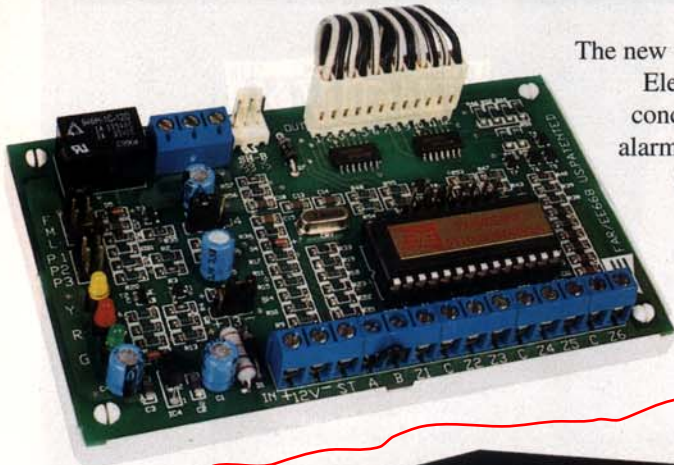

SDM[®] FIRST LOOK

The Latest Products and Services Available to the Industry Today

FALSE ALARM REDUCTION MODULE

The new version of FAR/EE668, a false alarm reduction module from E&E Electronic Engineering Research Inc., is based on the original DMVS concept and now offers a greater balance between protection and false alarm reduction. FAR/EE668 has been tested on actual commercial and residential accounts with a high "motion type" false alarm history, with results showing a reduction rate of 98% without recurrence.

The new FAR/EE668 is easy to install and can be added to most existing systems without sacrificing the original functions.

E&E Electronic Engineering Research Inc.

For more Fire/Life Safety Products, turn to page 112
For free information circle 350 or visit www.sdmmag.com/subsdm.htm

DIGITAL RECORDING SYSTEMS

Vicon Industries Inc. introduces two new models to its Kollector Digital Security System line: the KOL-4800 and KOL-7000. The KOL-4800 can simultaneously record and playback up to eight digital video channels. The KOL-7000 is a real-time (30 fields/second) digital recorder that can simultaneously record and playback up to four digital video channels. These units use the latest in digital video compression and recording techniques that provide extended recording times on standard hard drives, eliminating the use of tapes.